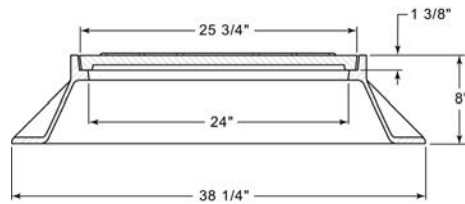

R-1558
Manhole Frame, Solid Lid

Heavy Duty

Available Grate: R-2558

R-1559
Manhole Frame, Vented Lid

Heavy Duty

Available Grate: R-2559

R-1560
Manhole Frame, Solid Lid

Heavy Duty

R-1562
Manhole Frame, Solid Lid

Heavy Duty

NEW