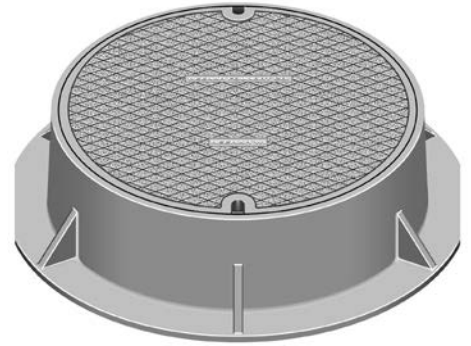

R-1558
Manhole Frame, Solid Lid

Heavy Duty

Available Grate: R-2558

R-1559
Manhole Frame, Vented Lid

Heavy Duty

Available Grate: R-2559

R-1560
Manhole Frame, Solid Lid

Heavy Duty

R-1562
Manhole Frame, Solid Lid

Heavy Duty

NEW