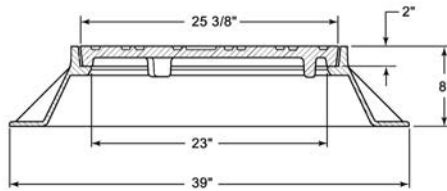

R-1558
Manhole Frame, Solid Lid

Heavy Duty

Available Grate: R-2558

R-1559
Manhole Frame, Vented Lid

Heavy Duty

Available Grate: R-2559

R-1560
Manhole Frame, Solid Lid

Heavy Duty

R-1562
Manhole Frame, Solid Lid

Heavy Duty

NEW