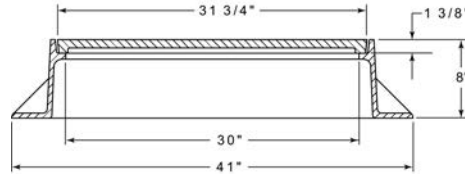

R-1558
Manhole Frame, Solid Lid

Heavy Duty

Available Grate: R-2558

R-1559
Manhole Frame, Vented Lid

Heavy Duty

Available Grate: R-2559

R-1560
Manhole Frame, Solid Lid

Heavy Duty

R-1562
Manhole Frame, Solid Lid

Heavy Duty

NEW