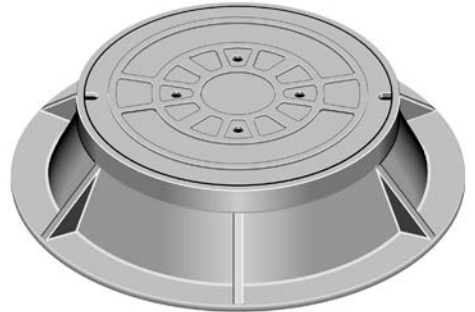

R-1558
Manhole Frame, Solid Lid

Heavy Duty

Available Grate: R-2558

R-1559
Manhole Frame, Vented Lid

Heavy Duty

Available Grate: R-2559

R-1560
Manhole Frame, Solid Lid

Heavy Duty

R-1562
Manhole Frame, Solid Lid

Heavy Duty

NEW