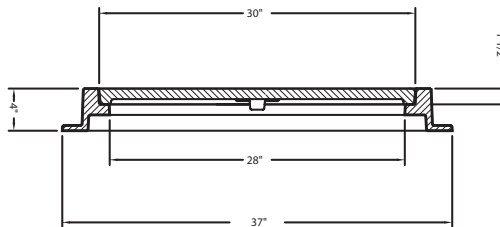

R-1558
Manhole Frame, Solid Lid

Heavy Duty

Available Grate: R-2558

R-1559
Manhole Frame, Vented Lid

Heavy Duty

Available Grate: R-2559

R-1560
Manhole Frame, Solid Lid

Heavy Duty

R-1562
Manhole Frame, Solid Lid

Heavy Duty

NEW